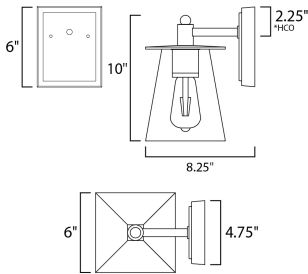

PRODUCT DESCRIPTION

Our new collections of outdoor fixtures feature the latest trends at excellent pricing. The combination of long-lasting die cast aluminum and hand blown thick clear glass is accentuated with the two-tone finish of Bronze and Gold creating the ultimate designer look.